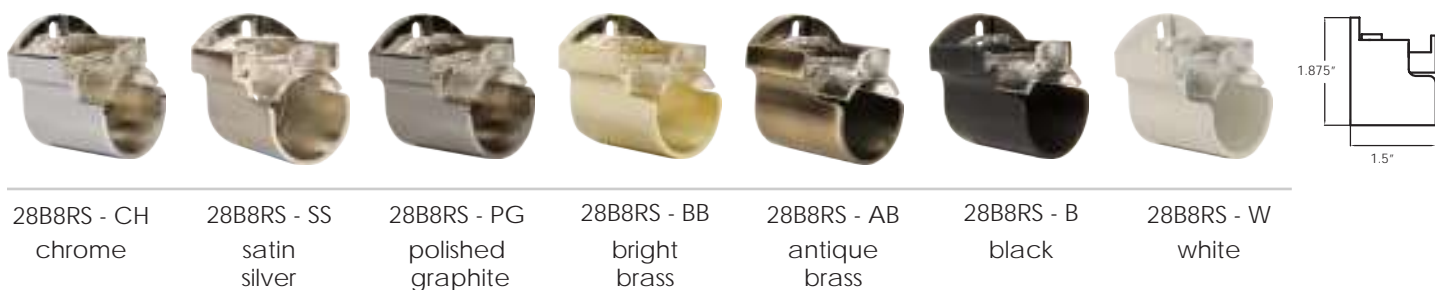

recess support / soutien naissance **28B8RS**