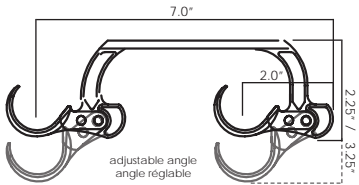

28B6DCM double ceiling mount bracket / support double pour plafond

28B6DCM - CH
chrome

28B6DCM - SS
satin
silver

28B6DCM - PG
polished
graphite