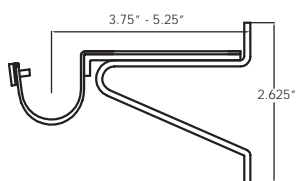

28B3AF a - frame bracket / support de cadre - a

28B3AF - CH
chrome