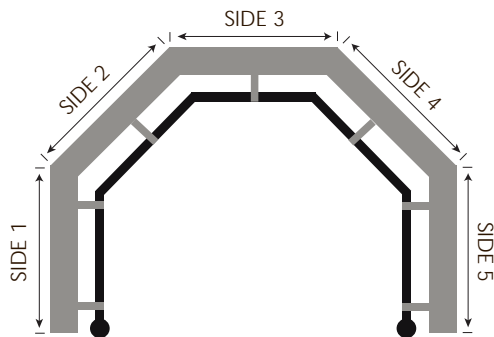

general information / information générale 5

alendel[®]

BAYVIEW bay window . baie vitrée

3 SIDED BAY WINDOW - BAIE VITRÉE À 3 CÔTÉS
(2 double corner elbows - 2 rotules double)

3 SIDED BAY WINDOW - BAIE VITRÉE À 3 CÔTÉS
(2 single corner elbows - 2 rotules simple)

5 SIDED BAY WINDOW - BAIE VITRÉE À 5 CÔTÉS
(4 single corner elbows - 4 rotules simple)

28JDC
Double Corner Elbow
Rotule double

28JSC
Single Elbow
Rotule simple

28B1PO
Pass Over Bracket
Support ouvert

28B4IA
IDC Adjustable Bracket
Support ajustable IDC

28RPO
Pass Over Rings
Anneaux ouverts

(pass over bracket/support ouvert)

FOR 3-SIDED BAY WINDOWS OR L-SHAPED WINDOWS

Double elbows are available for 3 sided bay windows.
Double elbow joints bend to angles up to 90°.