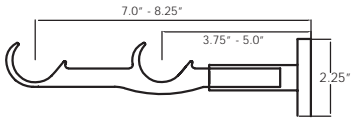

28B1PO - AB
antique
brass

28B1PO - B
black

28B1PO - WT
white

28B4IA - BB
bright
brass

28B4IA - AB
antique
brass

28B4IA - B
black

28B4IA - WT
white

28B5DIA double idc adjustable bracket / support ajustable double idc