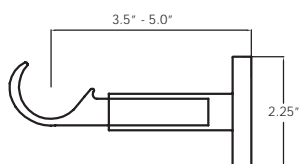

28B4IA idc adjustable bracket / support ajustable idc

28B4IA - CH
chrome