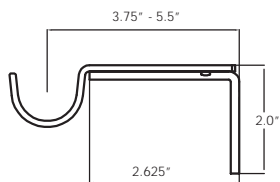

28B2S standard bracket / support standard

28B2S - CH
chrome