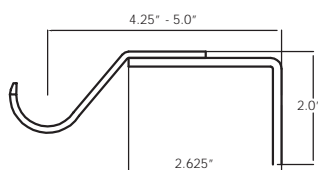

28B1PO pass over bracket / support ouvert

28B1PO - CH
chrome