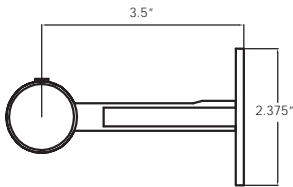

28B7TS wall/ceiling support / support pour mur/plafond

28B7TS - CH
chrome

28B7TS - SS
satin
silver

28B7TS - PG
polished
graphite