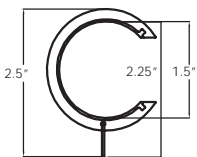

28RPO pass over ring / anneaux ouverts

28RPO - CH
chrome

28RPO - SS
satin
silver

28RPO - PG
polished
graphite

28RPO - BB
bright
brass

28RPO - AB
antique
brass

28RPO - B
black

28RPO - W
white